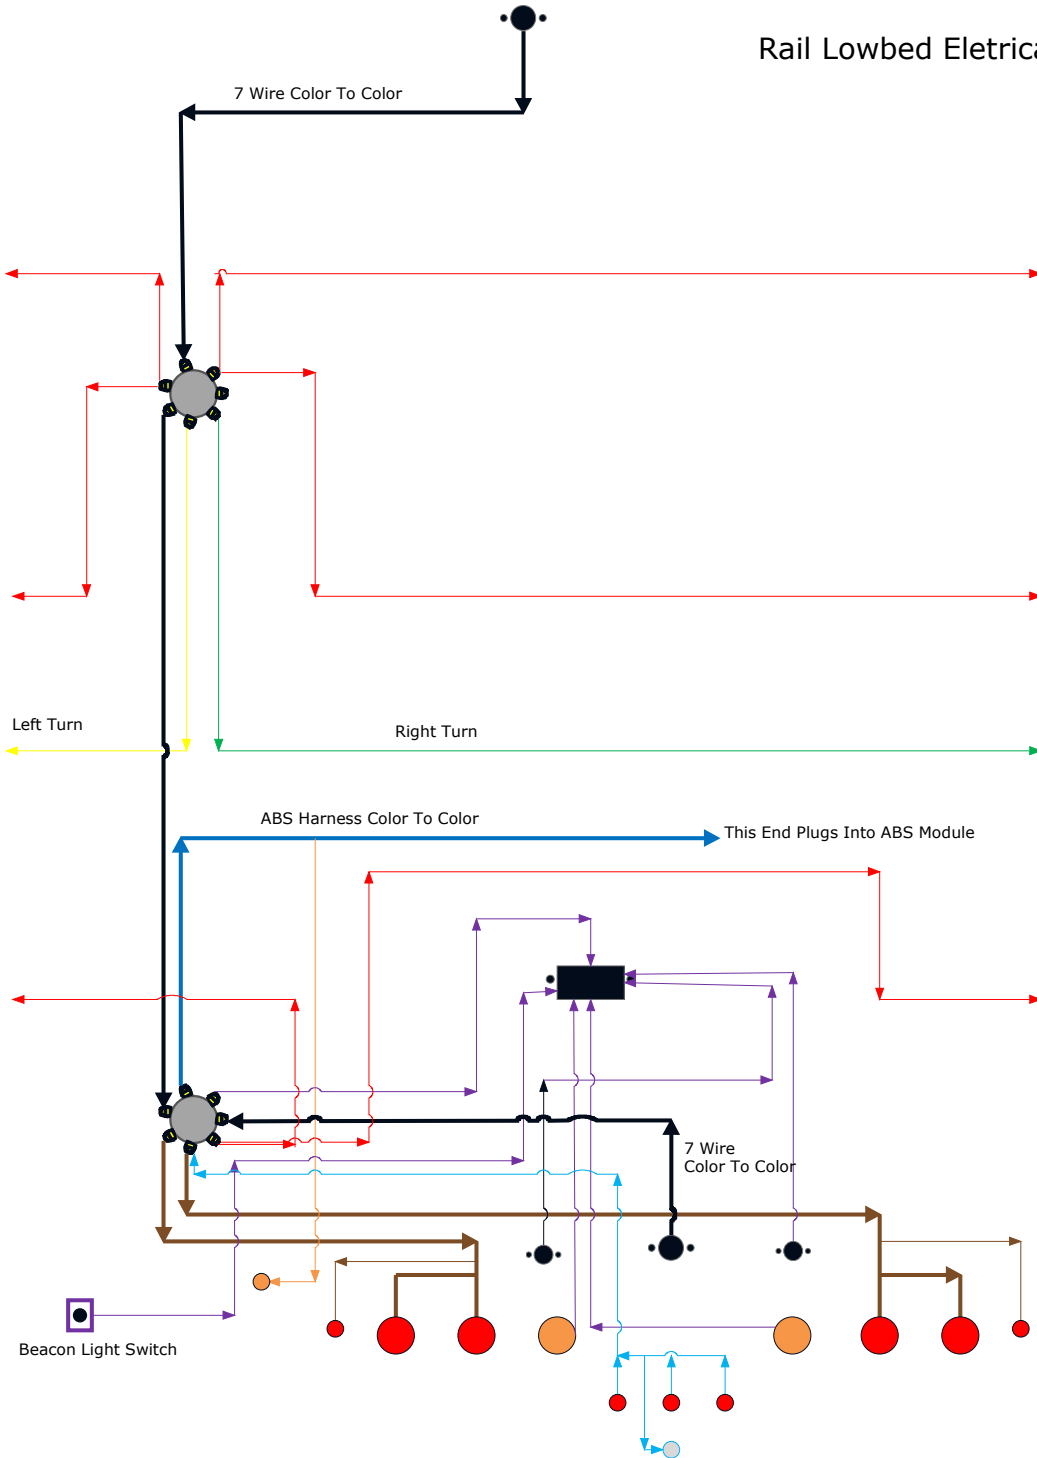

Ben Snow Sept 13/10

### Rail Lowbed Eletrical Diagram

All Black Lines 7 Wire Color To Color

All Red Lines Are 5 Light Pull Outs Color To Color

All Purple Lines Are Beacons Color To Color

Orange Line ABS Light

All Brown Lines Left And Right Tail light Harness Color To Color

All Yellow Lines Left Turn Mid Ship

All Green Lines Right Turn Mid Ship

All Blue Lines ABS Harness

All Light Blue Lines Brown Wire To Black Post White To White